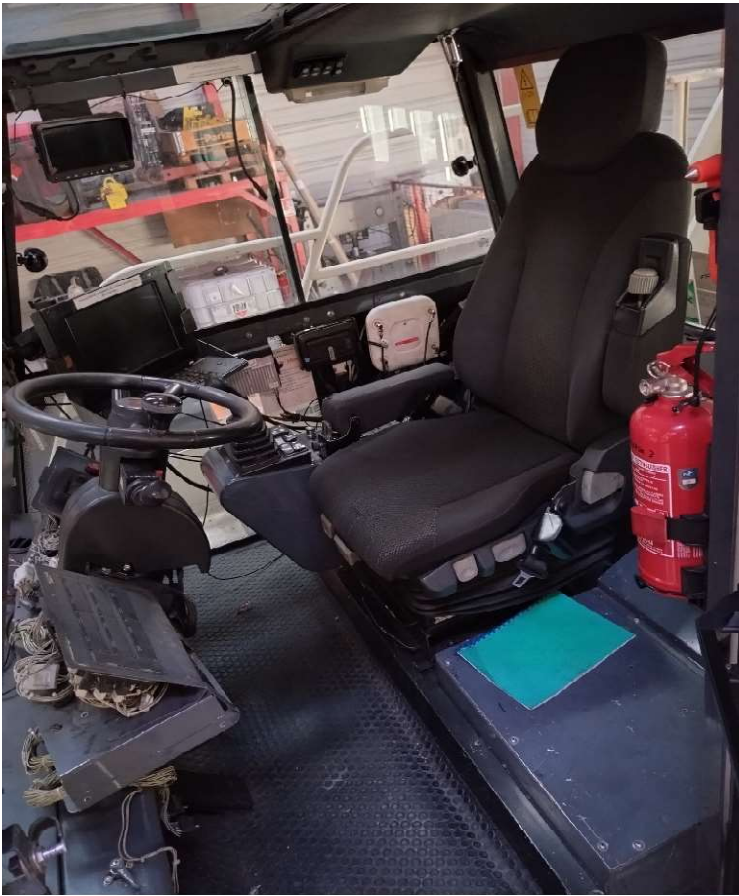

SRW ENGINEERING

4 rue de l'Artisanat - 67 116 Reichstett, FRANCE

srwfrance@gmail.com

Tel : + 33 (0) 7 88 60 89 56

S SRW ENGINEERING
srwfrance@gmail.com +33(0)7 88 60 89 56